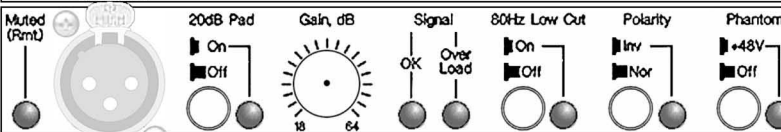

Mic Input 1

CHANNEL 1

Mic Input 2

CHANNEL 2

APHEX

107

Tubessence®

2 CHANNEL THERMIONIC
MICROPHONE PREAMPLIFIER