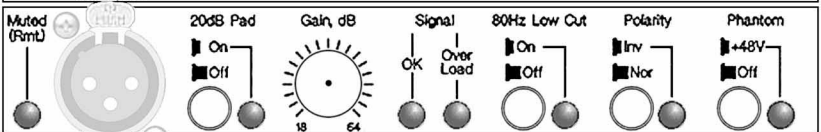

Mic Input 1

CHANNEL 1

Mic Input 2

CHANNEL 2

APHEX

107

Tubessence®

2 CHANNEL THERMIONIC
MICROPHONE PREAMPLIFIER