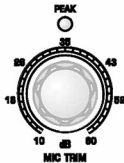

**1**MICROPHONE  
LINE+48 V  
OFF

MIC PRE-AMPLIFIER

PHASE REVERSE  
OFFHIGH PASS  
OFF**2**MICROPHONE  
LINE+48 V  
OFF

MIC PRE-AMPLIFIER

PHASE REVERSE  
OFFHIGH PASS  
OFF

POWER