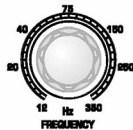

**1**MICROPHONE  
LINE+48 V  
OFF

MIC PRE-AMPLIFIER

PHASE REVERSE  
OFFHIGH PASS  
OFF**2**MICROPHONE  
LINE+48 V  
OFF

MIC PRE-AMPLIFIER

PHASE REVERSE  
OFFHIGH PASS  
OFF

POWER