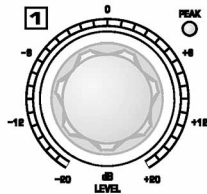

**1**MICROPHONE  
LINE+48 V  
OFF

MIC PRE-AMPLIFIER

PHASE REVERSE  
OFFHIGH PASS  
OFF**2**MICROPHONE  
LINE+48 V  
OFF

MIC PRE-AMPLIFIER

PHASE REVERSE  
OFFHIGH PASS  
OFF

POWER