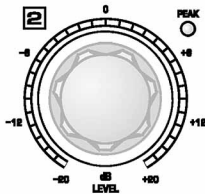

**1**MICROPHONE  
LINE+48 V  
OFF

MIC PRE-AMPLIFIER

PHASE REVERSE  
OFFHIGH PASS  
OFF**2**MICROPHONE  
LINE+48 V  
OFF

MIC PRE-AMPLIFIER

PHASE REVERSE  
OFFHIGH PASS  
OFF

POWER