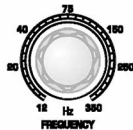

**1**MICROPHONE  
LINE+48 V  
OFF

MIC PRE-AMPLIFIER

PHASE REVERSE  
OFFHIGH PASS  
OFF**2**MICROPHONE  
LINE+48 V  
OFF

MIC PRE-AMPLIFIER

PHASE REVERSE  
OFFHIGH PASS  
OFF

POWER