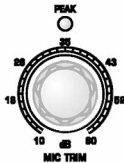

**1**MICROPHONE  
LINE+48 V  
OFF

MIC PRE-AMPLIFIER

PHASE REVERSE  
OFFHIGH PASS  
OFF**2**MICROPHONE  
LINE+48 V  
OFF

MIC PRE-AMPLIFIER

PHASE REVERSE  
OFFHIGH PASS  
OFF

POWER