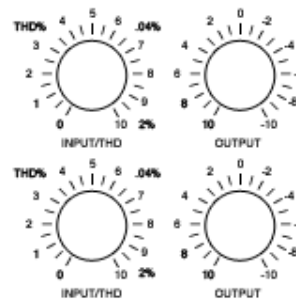

TG1 LIMITER

ON
OFF

Abbey Road Special Edition

STEREO
DUAL MONO

THD LIMIT OUT IN
THD LIMIT OUT IN

COMP LIMIT

COMP LIMIT