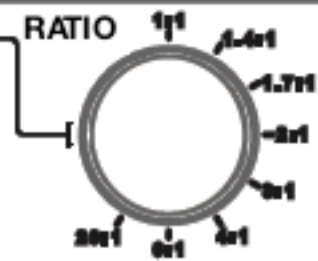

MANUAL ATT/RELEASE

LEFT

STEREO

RIGHT

**VU / COMPRESSION**

**GAIN**

**THRESHOLD**

**ATTACK**