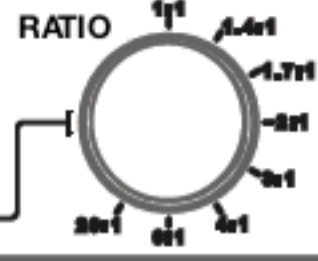

MANUAL ATT/RELEASE

LEFT

STEREO

RIGHT

**VU / COMPRESSION**

**GAIN**

**THRESHOLD**

**ATTACK**