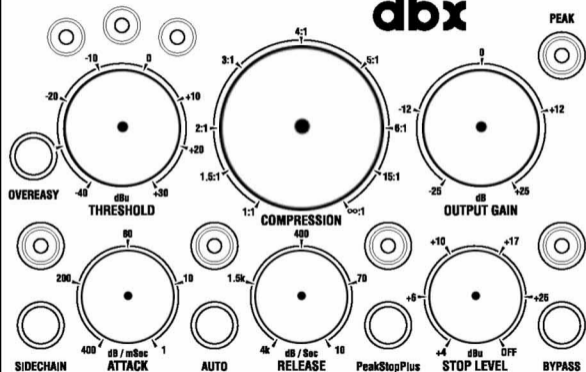

dbx

160SL

**COMPRESSOR
LIMITER**