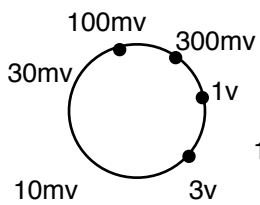

DBX 162

Compression

Threshold

Output
Gain

Meter Functions

In

Out

Gain
Change

Bypass

DBX 162

Compression

Threshold

Output
Gain

Meter Functions

In

Out