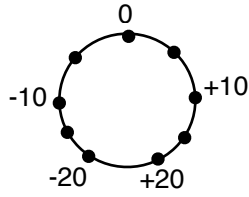

DBX 162

Compression

Threshold

Output
Gain

Meter Functions

In

Out

Gain
Change

Bypass

DBX 162

Compression

Threshold

Output
Gain

Meter Functions

In

Out