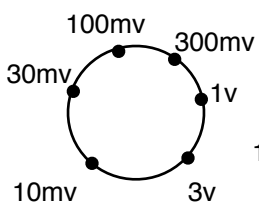

DBX 162

Compression

Threshold

Output
Gain

Meter Functions

In

Out

Gain
Change

Bypass

DBX 162

Compression

Threshold

Output
Gain

Meter Functions

In

Out