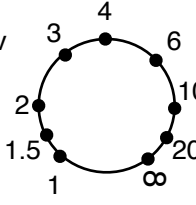

DBX 162

Compression

Threshold

Output
Gain

Meter Functions

In

Out

Gain
Change

Bypass

DBX 162

Compression

Threshold

Output
Gain

Meter Functions

In

Out