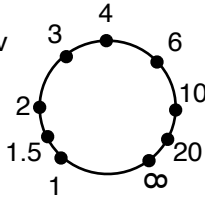

DBX 162

Compression

Threshold

Output
Gain

Meter Functions

In

Out

Gain
Change

Bypass

DBX 162

Compression

Threshold

Output
Gain

Meter Functions

In

Out