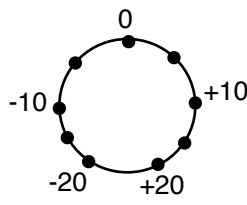

Bypass

DBX 162

Compression

Threshold

Output
Gain

Meter Functions

In

Out