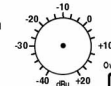

**dbx**  
PROFESSIONAL PRODUCTS

THRESHOLD

*CHANNEL ONE*

THRESHOLD

*CHANNEL TWO*

GAIN REDUCTION dB

OFF dBu +15  
THRESHOLD

1.3:1 2:1 3:1 4:1  
RATIO

-40 dBu +20  
THRESHOLD

1.3:1 2:1 3:1 4:1  
RATIO

OverEasy

FAST SLOW  
ATTACK

FAST SLOW  
RELEASE

-20 dB +20  
OUTPUT GAIN

Bypass

Stereo Couple

OFF dBu +15  
THRESHOLD

1.3:1 2:1 3:1 4:1  
RATIO

-40 dBu +20  
THRESHOLD

1.3:1 2:1 3:1 4:1  
RATIO

OverEasy

FAST SLOW  
ATTACK

FAST SLOW  
RELEASE

-20 dB +20  
OUTPUT GAIN