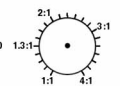

**dbx**  
PROFESSIONAL PRODUCTS

THRESHOLD

*CHANNEL ONE*

THRESHOLD

*CHANNEL TWO*

GAIN REDUCTION dB

OFF dBu +15  
THRESHOLD

1.3:1 2:1 3:1 4:1  
RATIO

-40 dBu +20  
THRESHOLD

1.3:1 2:1 3:1 4:1  
RATIO

OverEasy

FAST SLOW  
ATTACK

FAST SLOW  
RELEASE

-20 dB +20  
OUTPUT GAIN

Bypass

Stereo Couple

OFF dBu +15  
THRESHOLD

1.3:1 2:1 3:1 4:1  
RATIO

-40 dBu +20  
THRESHOLD

1.3:1 2:1 3:1 4:1  
RATIO

OverEasy

FAST SLOW  
ATTACK

FAST SLOW  
RELEASE

-20 dB +20  
OUTPUT GAIN