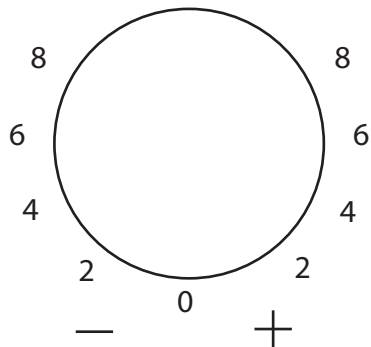

DECCA

PASSIVE PRECISION EQUALISER

Out
In

The Pierce Rooms™