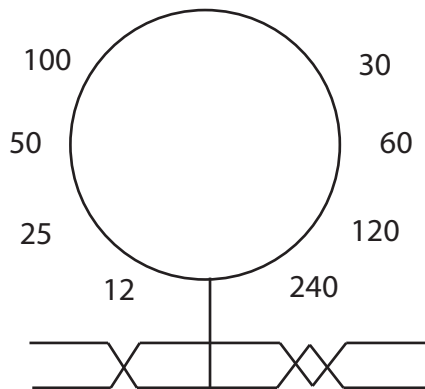

DECCA

PASSIVE PRECISION EQUALISER

Out
In

The Pierce Rooms™