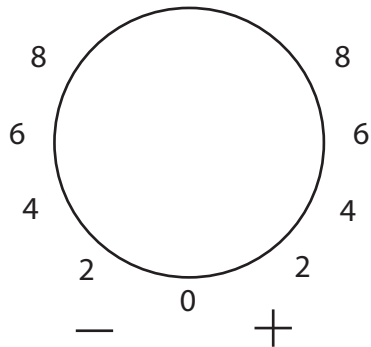

DECCA

PASSIVE PRECISION EQUALISER

Out
In

The Pierce Rooms™