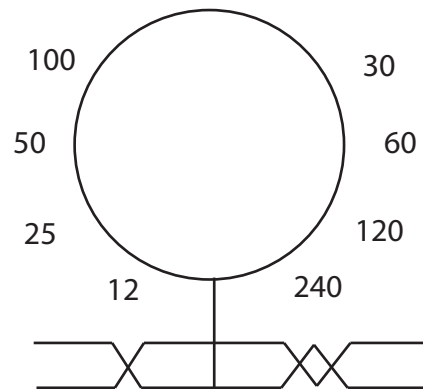

DECCA

PASSIVE PRECISION EQUALISER

Out
In

The Pierce Rooms™