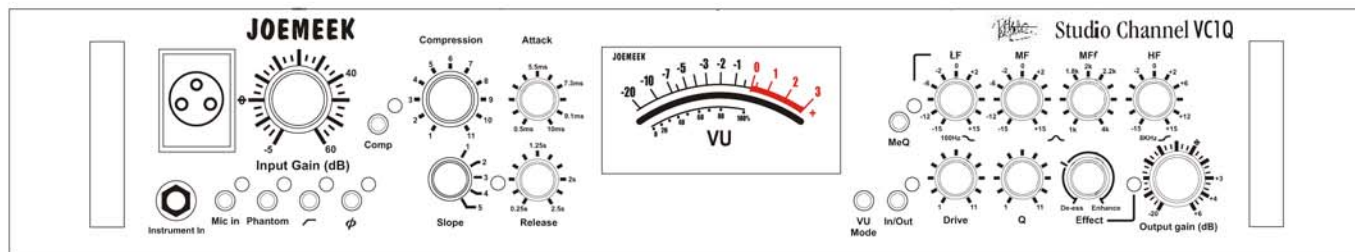

THE JOEMEEK Studio Channel VC1 Recall Sheet

Session:

Comments:

Session:

Comments: