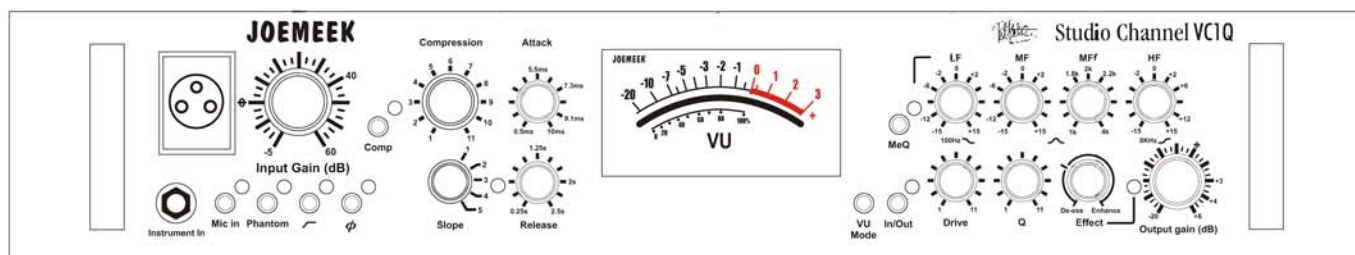

THE JOEMEEK Studio Channel VC1 Recall Sheet

Session:

Comments:

Session:

Comments: