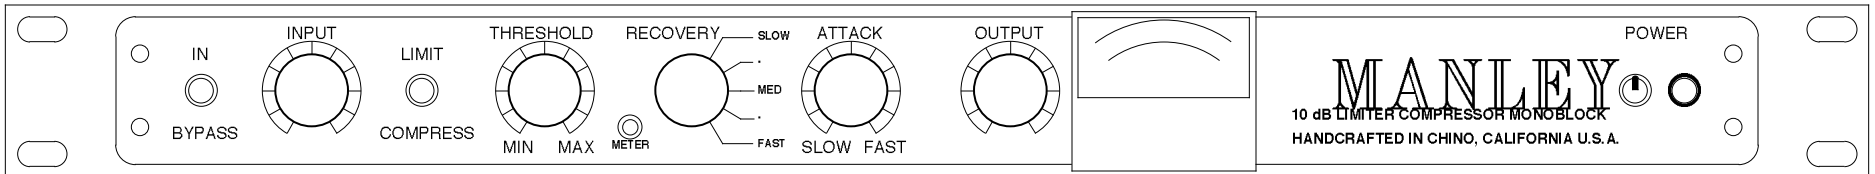

ARTIST .....

MIC NOTES .....

DATE .....

SONG .....

INSTRUMENT / TRACK .....

ENGINEER .....