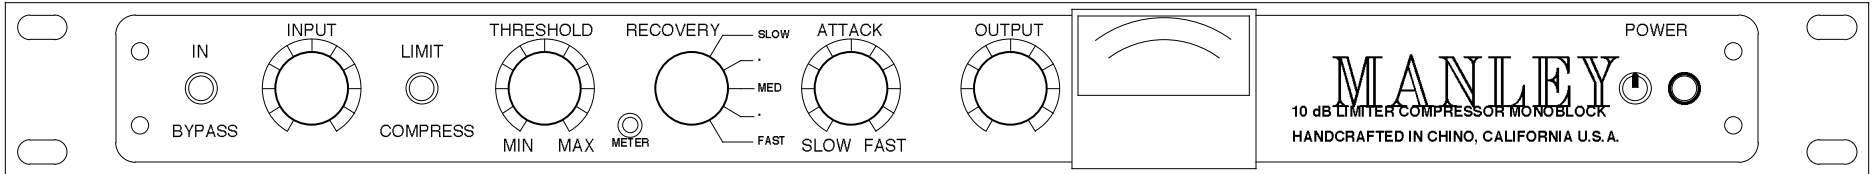

**TEMPLATE FOR MANLEY MONO VARIABLE MU LIMITER COMPRESSOR  
PHOTO-COPY THIS PAGE AND STORE YOUR SETTINGS WITH THE TAPES OR OTHER SESSION NOTES**

STUDIO .....

NOTES .....

ARTIST .....

MIC NOTES .....

DATE .....

SONG .....

INSTRUMENT / TRACK .....

ENGINEER .....

ARTIST .....

MIC NOTES .....

DATE .....

SONG .....

INSTRUMENT / TRACK .....