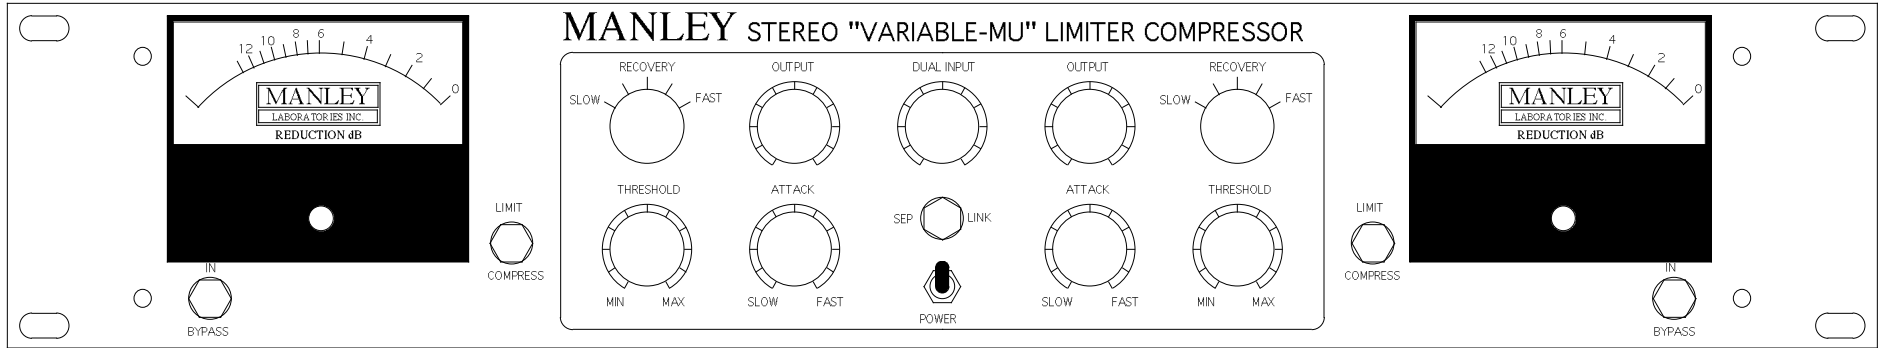

**TEMPLATE FOR MANLEY VARIABLE MU LIMITER COMPRESSOR**  
**PHOTO-COPY THIS PAGE AND STORE YOUR SETTINGS WITH THE TAPES OR OTHER SESSION NOTES**

STUDIO .....

NOTES .....

ARTIST .....

MIC NOTES .....

DATE .....