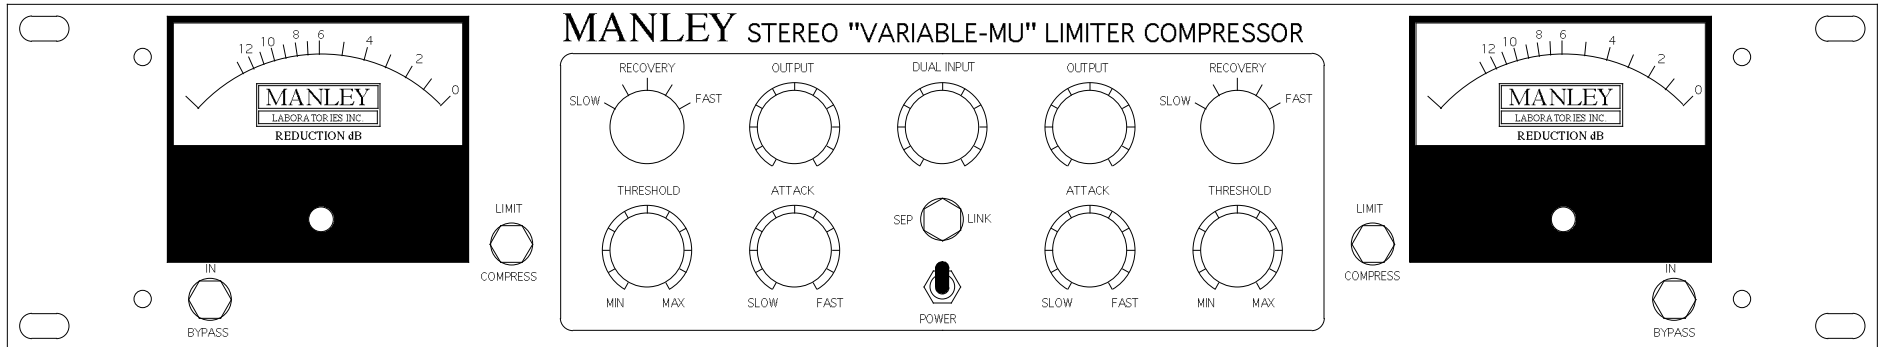

ARTIST .....

MIC NOTES .....

DATE .....

SONG .....

INSTRUMENT / TRACK .....

ENGINEER .....