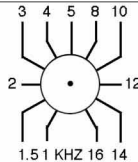

SELECT KHz

MANLEY

LIMITED EDITION

POWER