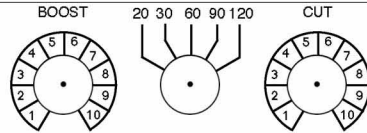

A

LOW FREQUENCY - HERTZ

HIGH FREQUENCY - KILOHERTZ

SELECT KHz

STEREO 'PULTEC' EQ

HANDCRAFTED IN CHINO, CALIFORNIA

B

LOW FREQUENCY - HERTZ