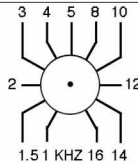

A

LOW FREQUENCY - HERTZ

HIGH FREQUENCY - KILOHERTZ

SELECT KHz

STEREO 'PULTEC' EQ

HANDCRAFTED IN CHINO, CALIFORNIA

B

LOW FREQUENCY - HERTZ