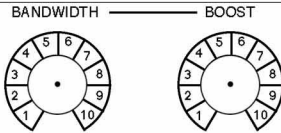

A

LOW FREQUENCY - HERTZ

HIGH FREQUENCY - KILOHERTZ

SELECT KHz

STEREO 'PULTEC' EQ

HANDCRAFTED IN CHINO, CALIFORNIA

B

LOW FREQUENCY - HERTZ