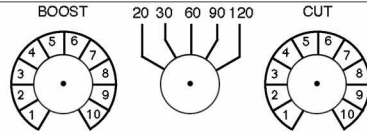

A

LOW FREQUENCY - HERTZ

HIGH FREQUENCY - KILOHERTZ

SELECT KHz

STEREO 'PULTEC' EQ

HANDCRAFTED IN CHINO, CALIFORNIA

B

LOW FREQUENCY - HERTZ