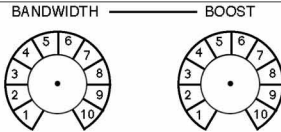

A

LOW FREQUENCY - HERTZ

HIGH FREQUENCY - KILOHERTZ

SELECT KHz

STEREO 'PULTEC' EQ

HANDCRAFTED IN CHINO, CALIFORNIA

B

LOW FREQUENCY - HERTZ