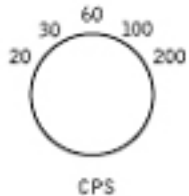

ON
OFF
EQ

LOW FREQUENCY

HIGH FREQUENCY

POWER

MERCURY EQ-H11 PROGRAM EQUALIZER