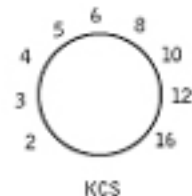

ON
OFF
EQ

LOW FREQUENCY

HIGH FREQUENCY

POWER

MERCURY EQ-H11 PROGRAM EQUALIZER