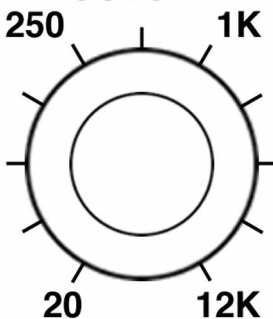

ENV

BYPASS

FILTER

CUTOFF

2-POLE 4-POLE

RESONANCE