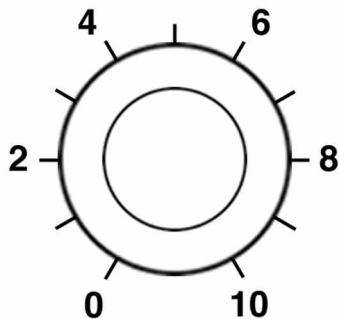

moogerfooger™

LOWPASS FILTER

ENVELOPE

AMOUNT

SMOOTH FAST

MIX

DRIVE

LEVEL

ENV

BYPASS

FILTER

CUTOFF

2-POLE 4-POLE

RESONANCE