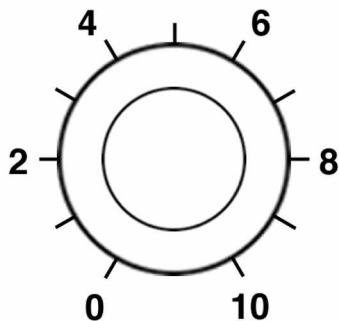

moogerfooger™

LOWPASS FILTER

ENVELOPE

AMOUNT

SMOOTH FAST

MIX

DRIVE

LEVEL

ENV

BYPASS

FILTER

CUTOFF

2-POLE 4-POLE

RESONANCE