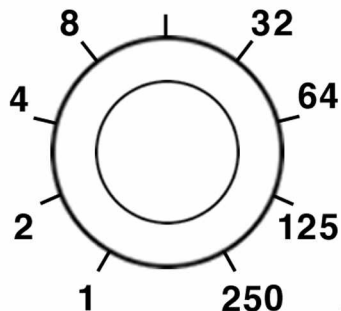

moogerfooger™

12-STAGE PHASER

LFO

LO

HI

.01-2.5 1-250

RATE

DRIVE

OUTPUT LEVEL

LEVEL

LFO

BYPASS

PHASER

6-STAGE

12-STAGE

RESONANCE