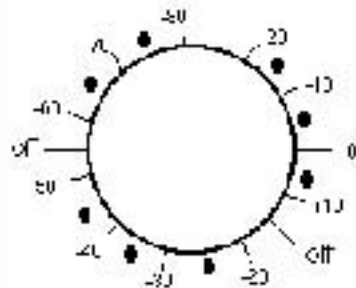

Neve 1064 Modules

Channel # Insert

Channel # Insert

mic / line amp

mic / line amp

Neve 1064

Neve 1064

hi shelf

hi shelf

mid's

mid's

low shelf

low shelf

HP filter

HP filter

Client _____ Date _____