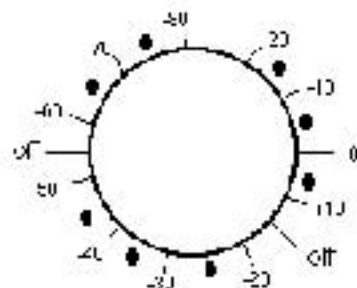

Neve 1064 Modules

Channel # Insert

Channel # Insert

mic / line amp

mic / line amp

Neve 1064

Neve 1064

hi shelf