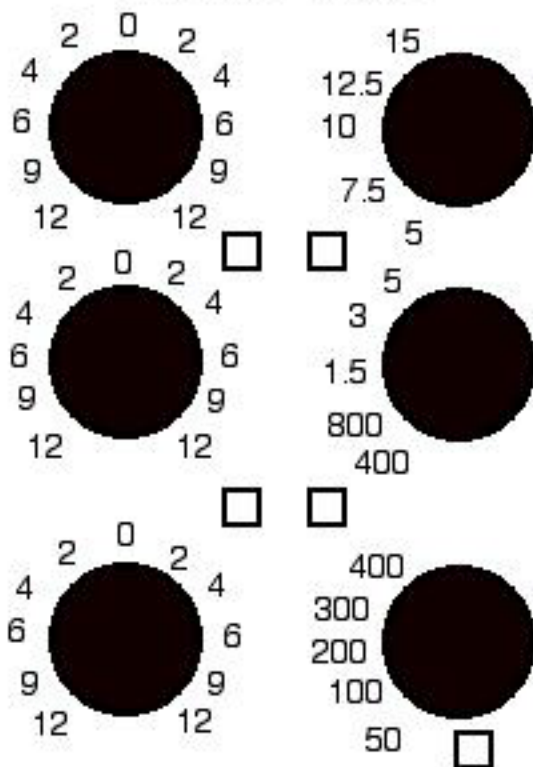

TUBE STEP EQUALIZER

VAC RAC SERIES

INWARD CONNECTIONS

TUBE STEP EQUALIZER

VAC RAC SERIES

INWARD CONNECTIONS

Channel _____

Channel _____