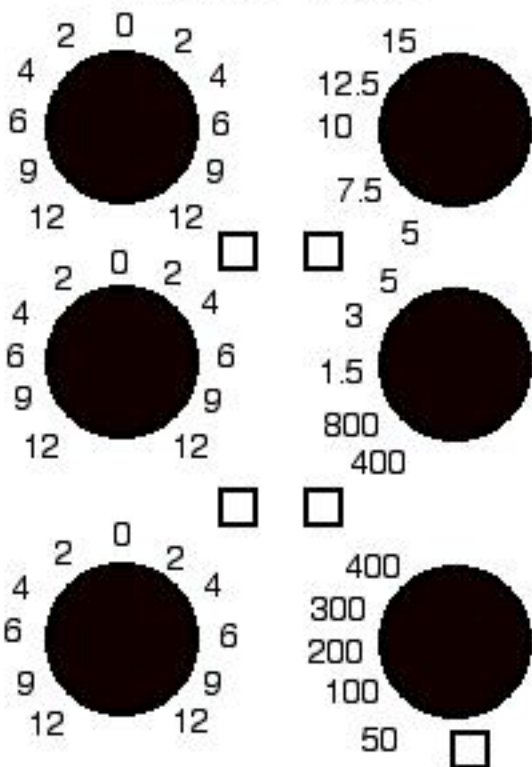

TUBE STEP EQUALIZER

VAC RAC SERIES

INWARD CONNECTIONS

TUBE STEP EQUALIZER

VAC RAC SERIES

INWARD CONNECTIONS

Channel _____

Channel _____