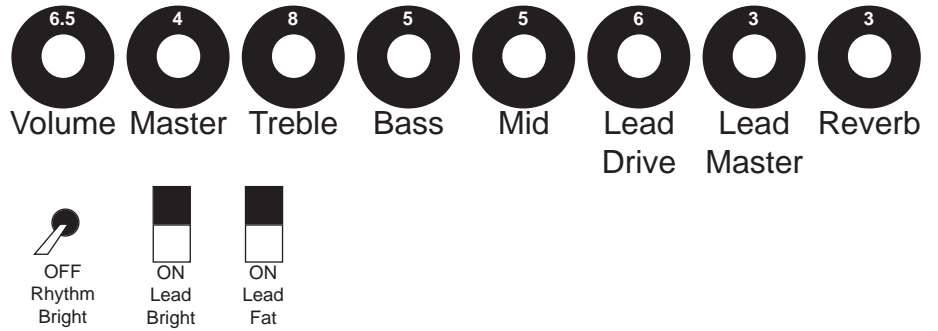

Studio Preamp

Sample Settings

Metal Lead
(Use "V" Graph EQ)

JAZZ
(Rhythm Mode)