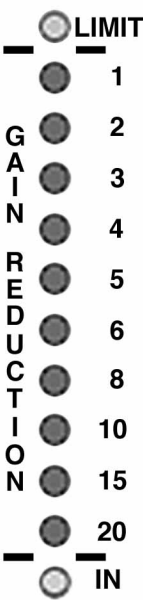

AMEK ● CL01

LIMITER

COMP

THRESHOLD

ATTACK

RELEASE

RATIO

GAIN