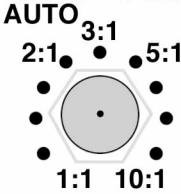

AMEK ● CL01

LIMITER

COMP

THRESHOLD

ATTACK

RELEASE

RATIO

GAIN