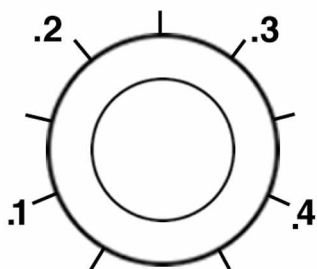

moogerfooger™

ANALOG DELAY

DELAY TIME

SHORT LONG

MIX

DRIVE

**OUTPUT
LEVEL**

**INPUT
LEVEL**

**LOOP
LEVEL**

BYPASS

FEEDBACK

INT. LOOP EXT. LOOP

LOOP GAIN