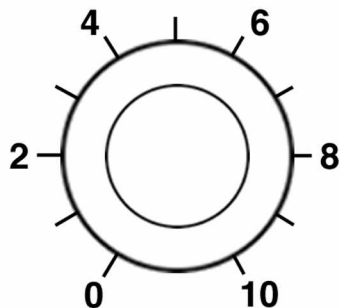

moogerfooger™

ANALOG DELAY

DELAY TIME

SHORT LONG

MIX

DRIVE

**OUTPUT
LEVEL**

**INPUT
LEVEL**

**LOOP
LEVEL**

BYPASS

FEEDBACK

INT. LOOP EXT. LOOP

LOOP GAIN