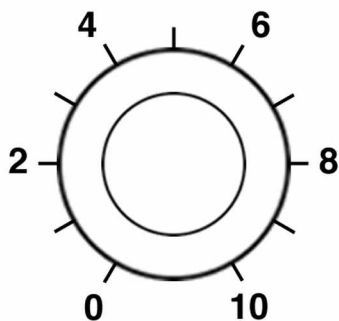

moogerfooger™

ANALOG DELAY

DELAY TIME

SHORT LONG

MIX

DRIVE

**OUTPUT
LEVEL**

**INPUT
LEVEL**

**LOOP
LEVEL**

BYPASS

FEEDBACK

INT. LOOP EXT. LOOP

LOOP GAIN