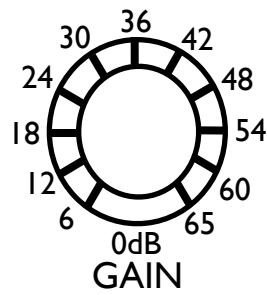

Rupert Neve
Designs

511

MIC PRE
+SILK

Rupert Neve Designs
Portico 511
Recall by Bernard Chae